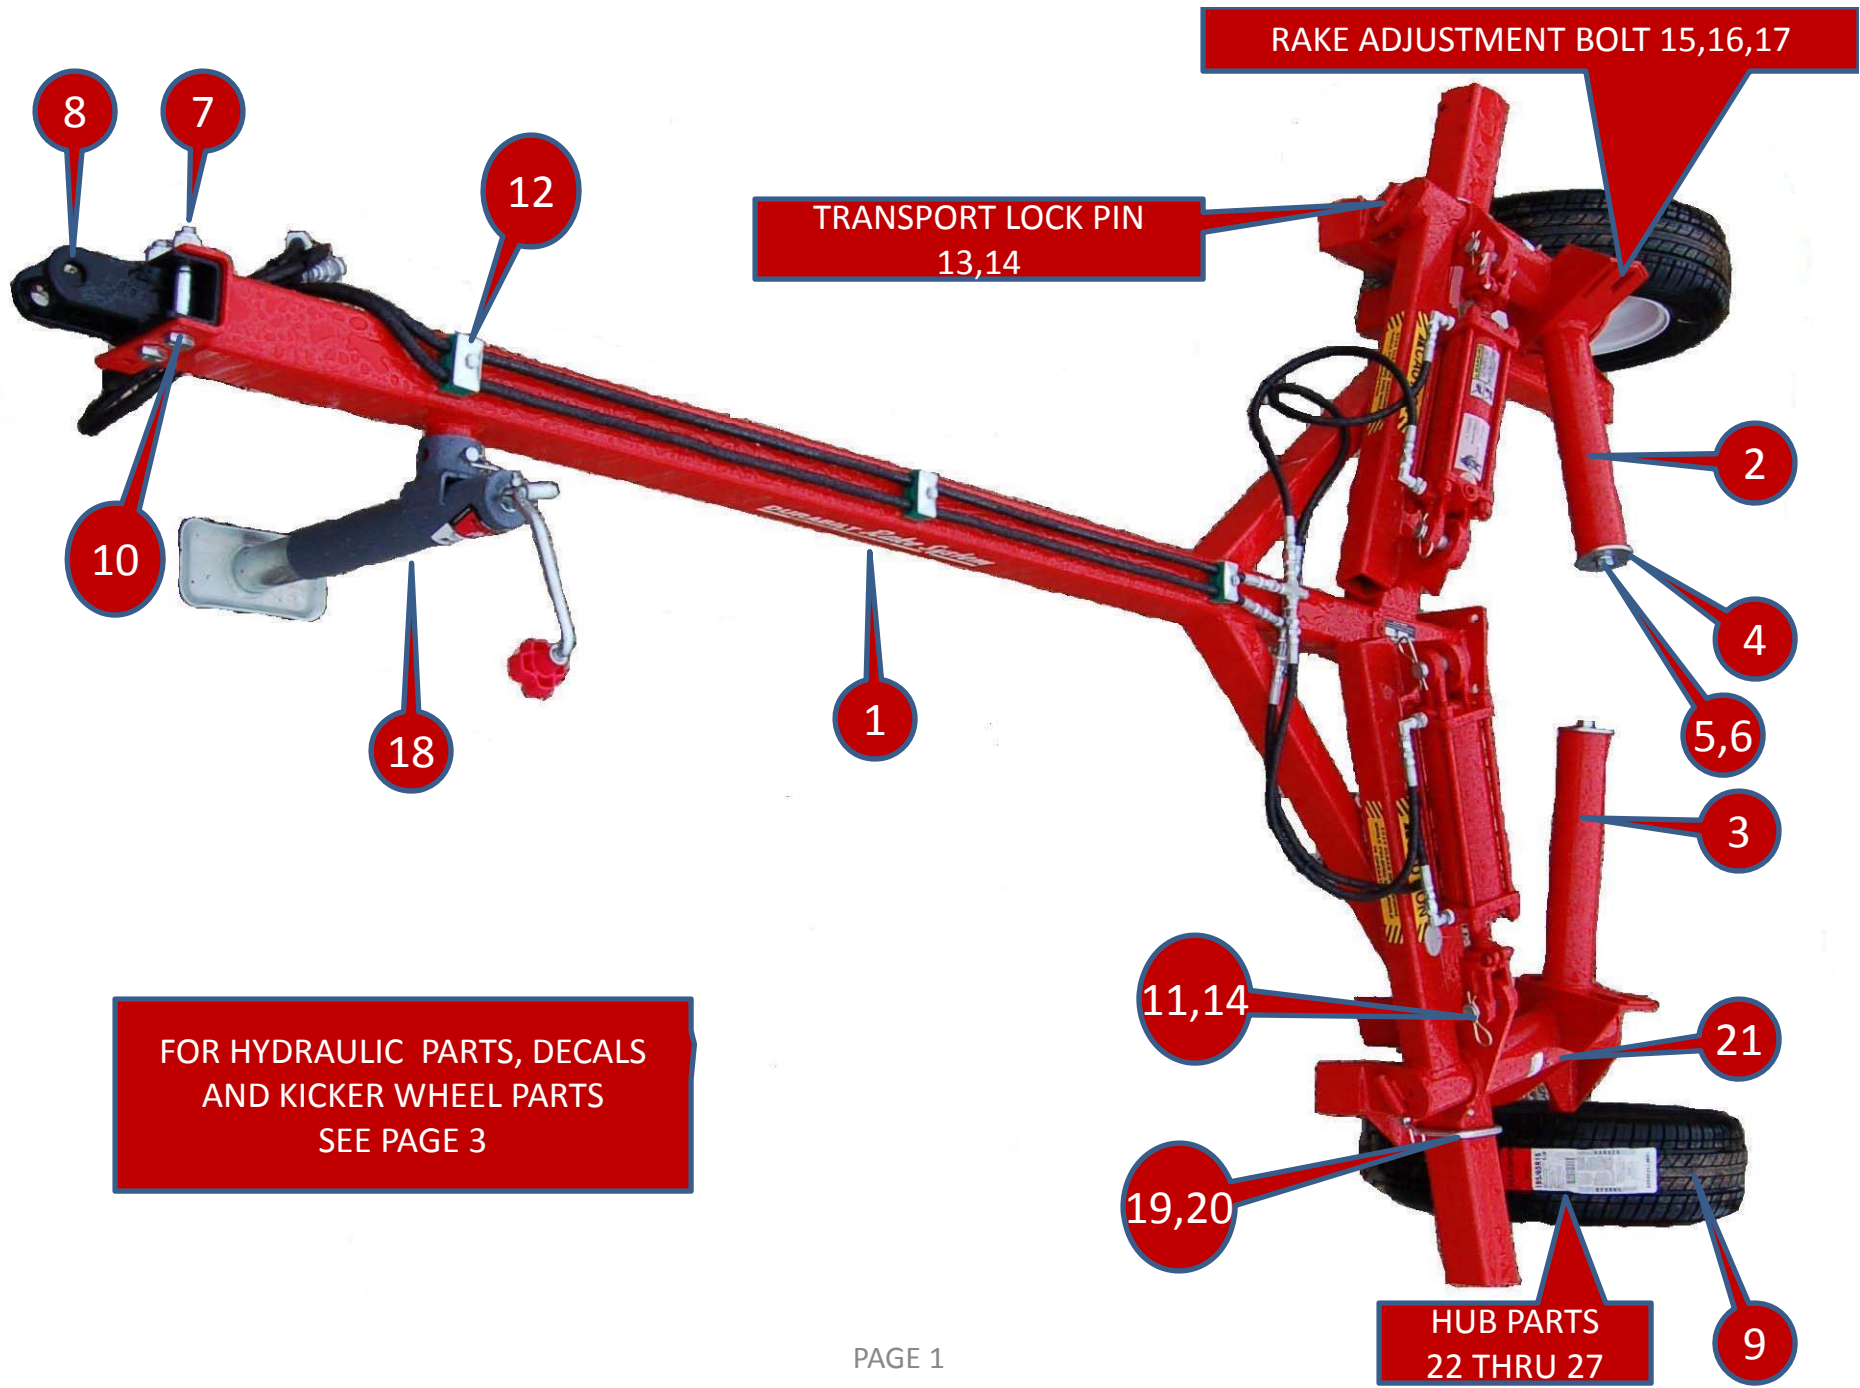

Durabilt Industries, LLC

Rake Caddy RC-932 Parts Breakdown

DURABILT INDUSTRIES, LLC - 1810 AIRPORT ROAD, POCAHONTAS ARKANSAS 72455

FOR HYDRAULIC PARTS, DECALS
AND KICKER WHEEL PARTS
SEE PAGE 3

POSITION	PART NUMBER	DESCRIPTION	QTY
1	401010	MAIN FRAME	1
2	401020	WING ASSEMBLY RH	1
3	401030	WING ASSEMBLY LH	1
4	220148	WASHER TOWER 3-1/2" OD	2
5	220039	BOLT 5/8 X 1-1/2"	2
6	220194	LOCK WASHER 5/8"	2
7	220098	NYLON LOCK NUT 5/8"	2
8	401050	HITCH CLEVIS	1
9	300581	TIRE AND WHEEL ASSEMBLY	2
10	220043	BOLT 5/8" X 4"	2
11	300537	CYLINDER PIN 1" X 3-1/2"	4
12	300042	HYDRAULIC HOSE CLAMP ASSEMBLY 1/4" DOUBLE	3
13	401120	TRANSPORT LOCK PIN	2
14	300486	WIRELOCK PIN 1/8"	6
15	220054	BOLT 9/16"/12 X 2"	2
16	220161	FLAT WASHER 9/16"	2
17	220099	NYLON LOCK NUT 9/16"/12	2
18	300502	JACK	1
19	220137	U-BOLT 9/16"/18 X 4-1/4"	4
20	220195	NYLON LOCK NUT 9/16"/18	8

POSITION	PART NUMBER	DESCRIPTION	QTY
21	300385	GREASE FITTING 1/4"	2
22	300148	HUB ASSEMBLY (INCLUDES 23,24,25,26)	2
23	300398	OUTER BEARING	2
	300426	OUTER BEARING RACE	2
24	300599	INNER BEARING	2
	300332	INNER BEARING RACE	2
25	300453	DUST CAP	2
26	300107	GREASE SEAL	2
27	300111	LUG BOLT	10

KICKER WHEEL KIT PARTS

PART NUMBER	DESCRIPTION	QTY
401025	WHEEL ARM ASSEMBLY	1
401069	MOUNT ASSEMBLY	1
401027	CYLINDER LIFT TUBE	1
300586	RAKE WHEEL HUB ASSEMBLY	1
250053	HYDRAULIC CYLINDER 2" X 8"	1
250064	HYDRAULIC HOSE ¼" NPT	2
250057	HYDRAULIC HOSE 3/8" JIC	2
250041	HYDRAULIC BUSHING	2
250001	ELBO 90°	2
250069	HYDRAULIC ADAPTER 3/8" JIC	2

DECALS

PART NUMBER	DESCRIPTION	QTY
260011	LABEL: GREASE DAILY	2
260019	LABEL: STAY CLEAR	2
260023	LABEL: CAUTION	2
260010	LABEL: DURABILT RAKE SYSTEM	2
260024	LABEL: MADE IN THE USA	2
490001	TOUCH-UP PAINT SPRAY CAN DURABILT RED	